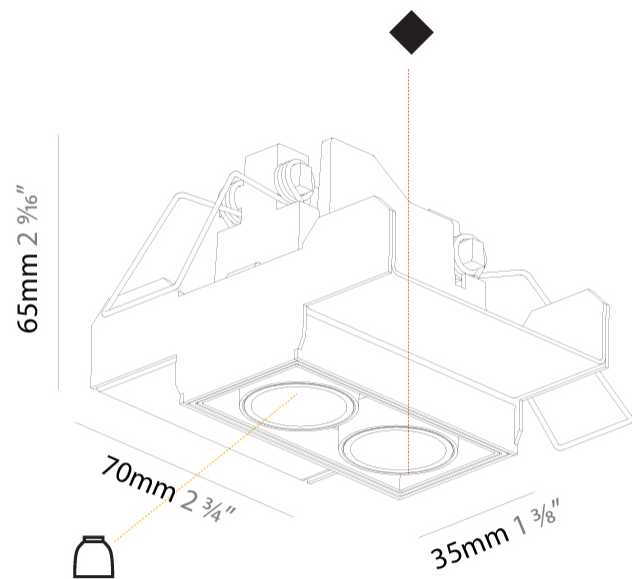

Holder Finish: WHI / BLK
Fixture Material: Aluminum Die Cast
Cut-out Measurements: 82mm / 3 1/4" x 42mm / 1 5/8"
Upon Request: Unique Ceiling Thickness

ELECTRICAL

Lamp Type: LED (Zhaga Standard)
Input Wattage (W): 7.7
Total Output Wattage (W): 6.6
Dimming: Tri-Mode (Non-Dimming and Phase Dimming (120Vac only) and 0-10V Dimming)
Driver Included: No
Driver Location: Remote
Driver Type: Constant Current - Universal
Driver Class: Class 2
Input Voltage (V): 120 - 277
Constant Current (MA): 1050

LED

Number of LEDs: 2
Color Temperature (°K): 2700 / 3000 / 3500 / 4000
Max. Delivered Lumen (lm): 319 / 348 / 356 / 363
Nominal Lumen (lm): 440 / 480 / 490 / 500
CRI: >90 CRI
Lamp Life (hrs): 50000
Upon Request: Special Color Temperature

OPTICAL

Reflector: 8 / 18 / 34
Upon Request: Special Beam Angles

RATINGS AND CERTIFICATIONS

Certified By: CSA Certified to UL and CSA Standards
Zaneen Group Inc. © 2024, 11800 388-3382, F-416-247-9319, www.zaneen.com

Patents: IP20 International specifications by adding 'INT' at the end of the existing Model #. For assistance on 'custom' specifications, contact zteam@zaneen.com.
In a constant effort to supply the best product, we reserve the right to change specifications or materials without notice. The most recent specification sheets are found at zaneen.com