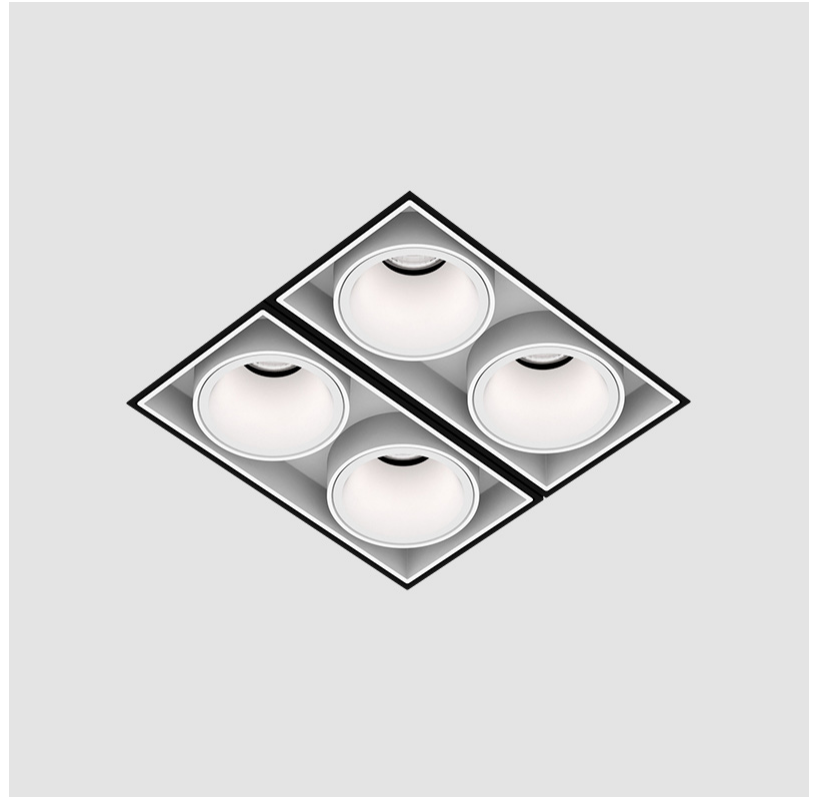

PHYSICAL

Shape: Rectangle
Length (mm): 70
Length (in): 2 ¾
Width (mm): 70
Width (in): 2 ¾
Height (mm): 65
Height (in): 2 9/16
Ceiling Thickness (mm): 12.5
Ceiling Thickness (in): 1/2
Min. Recessing Depth (mm): 100
Min. Recessing Depth (in): 3 15/16
Light Distribution: Downlight
Weight (kg): 0.437
Weight (lbs): 0.96
Fixture Finish: SSR / BKV / CWI / CRY / HAB / LAG / UFT / ITA / RUA / RUR / MIC / FTG / MYG / TWT / LOD / PUS / FRO / FUP / KIA / POP / BLS / SPG / MEY / GOH / GUM / CHC / COM / ABZ / JAG / OBR / MOS / ROR
Fixture Material: Aluminum Die Cast
Cut-out Measurements: 82mm / 3 1/4" x 42mm / 1 5/8"
Upon Request: Unique Ceiling Thickness

ELECTRICAL

Lamp Type: LED (Zhaga Standard)
Input Wattage (W): 18
Total Output Wattage (W): 16.4
Dimming: Tri-Mode (Non-Dimming and Phase Dimming (120Vac only) and 0-10V Dimming)
Driver Included: No
Driver Location: Recessed Housing
Driver Type: Constant Current - Universal
Driver Class: Class 2
Housing: See components
Input Voltage (V): 120 - 277
Constant Current (MA): 1050

LED

Number of LEDs: 4
Color Temperature (°K): 2700 / 3000 / 3500 / 4000
Max. Delivered Lumen (lm): Max. 887
CRI: >90 CRI
Lamp Life (hrs): 50000
Upon Request: Special Color Temperature

OPTICAL

Reflector: 8 / 18 / 34
Upon Request: Special Beam Angles

RATINGS AND CERTIFICATIONS

Certified By: CSA Certified to UL and CSA Standards

IP rating: IP20
Zaneen Corporation © 2024, T 1800-388-3382, F 416-247-9319, www.zaneen.com