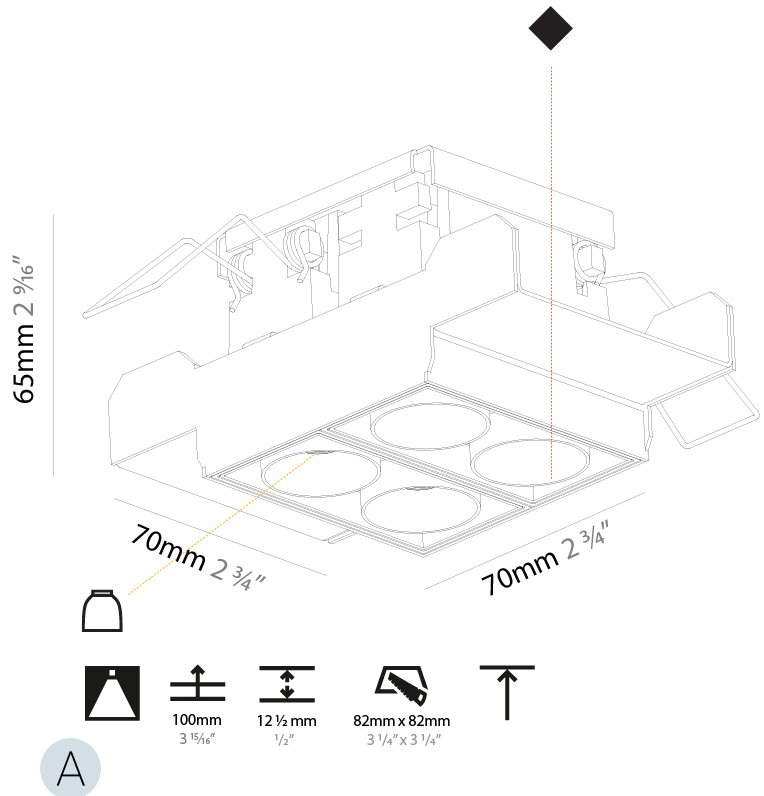

PHYSICAL

Shape: Rectangle
Length (mm): 70
Length (in): 2 ¾
Width (mm): 70
Width (in): 2 ¾
Height (mm): 65
Height (in): 2 9/16
Ceiling Thickness (mm): 12.5
Ceiling Thickness (in): 1/2
Min. Recessing Depth (mm): 100
Min. Recessing Depth (in): 3 15/16
Light Distribution: Downlight
Weight (kg): 0.437
Weight (lbs): 0.96
Fixture Finish: SSR / BKV / CWI / CRY / HAB / LAG / UFT / ITA / RUA / RUR / MIC / FTG / MYG / TWT / LOD / PUS / FRO / FUP / KIA / POP / BLS / SPG / MEY / GOH / GUM / CHC / COM / ABZ / JAG / OBR / MOS / ROR
Fixture Material: Aluminum Die Cast
Cut-out Measurements: 82mm / 3 1/4" x 42mm / 1 5/8"
Upon Request: Unique Ceiling Thickness

ELECTRICAL

Lamp Type: LED (Zhaga Standard)
Input Wattage (W): 18
Total Output Wattage (W): 16.4
Dimming: Tri-Mode (Non-Dimming and Phase Dimming (120Vac only) and 0-10V Dimming)
Driver Included: No
Driver Location: Recessed Housing
Driver Type: Constant Current - Universal
Driver Class: Class 2
Housing: See components
Input Voltage (V): 120 - 277
Constant Current (MA): 1050

LED

Number of LEDs: 4
Color Temperature (°K): 2700 / 3000 / 3500 / 4000
Max. Delivered Lumen (lm): Max. 887
CRI: >90 CRI
Lamp Life (hrs): 50000
Upon Request: Special Color Temperature

OPTICAL

Reflector: 8 / 18 / 34
Upon Request: Special Beam Angles

RATINGS AND CERTIFICATIONS

Certified By: CSA Certified to UL and CSA Standards

IP rating: IP20
Zaneen Corporation © 2024, T 1800-388-3382, F 416-247-9319, www.zaneen.com